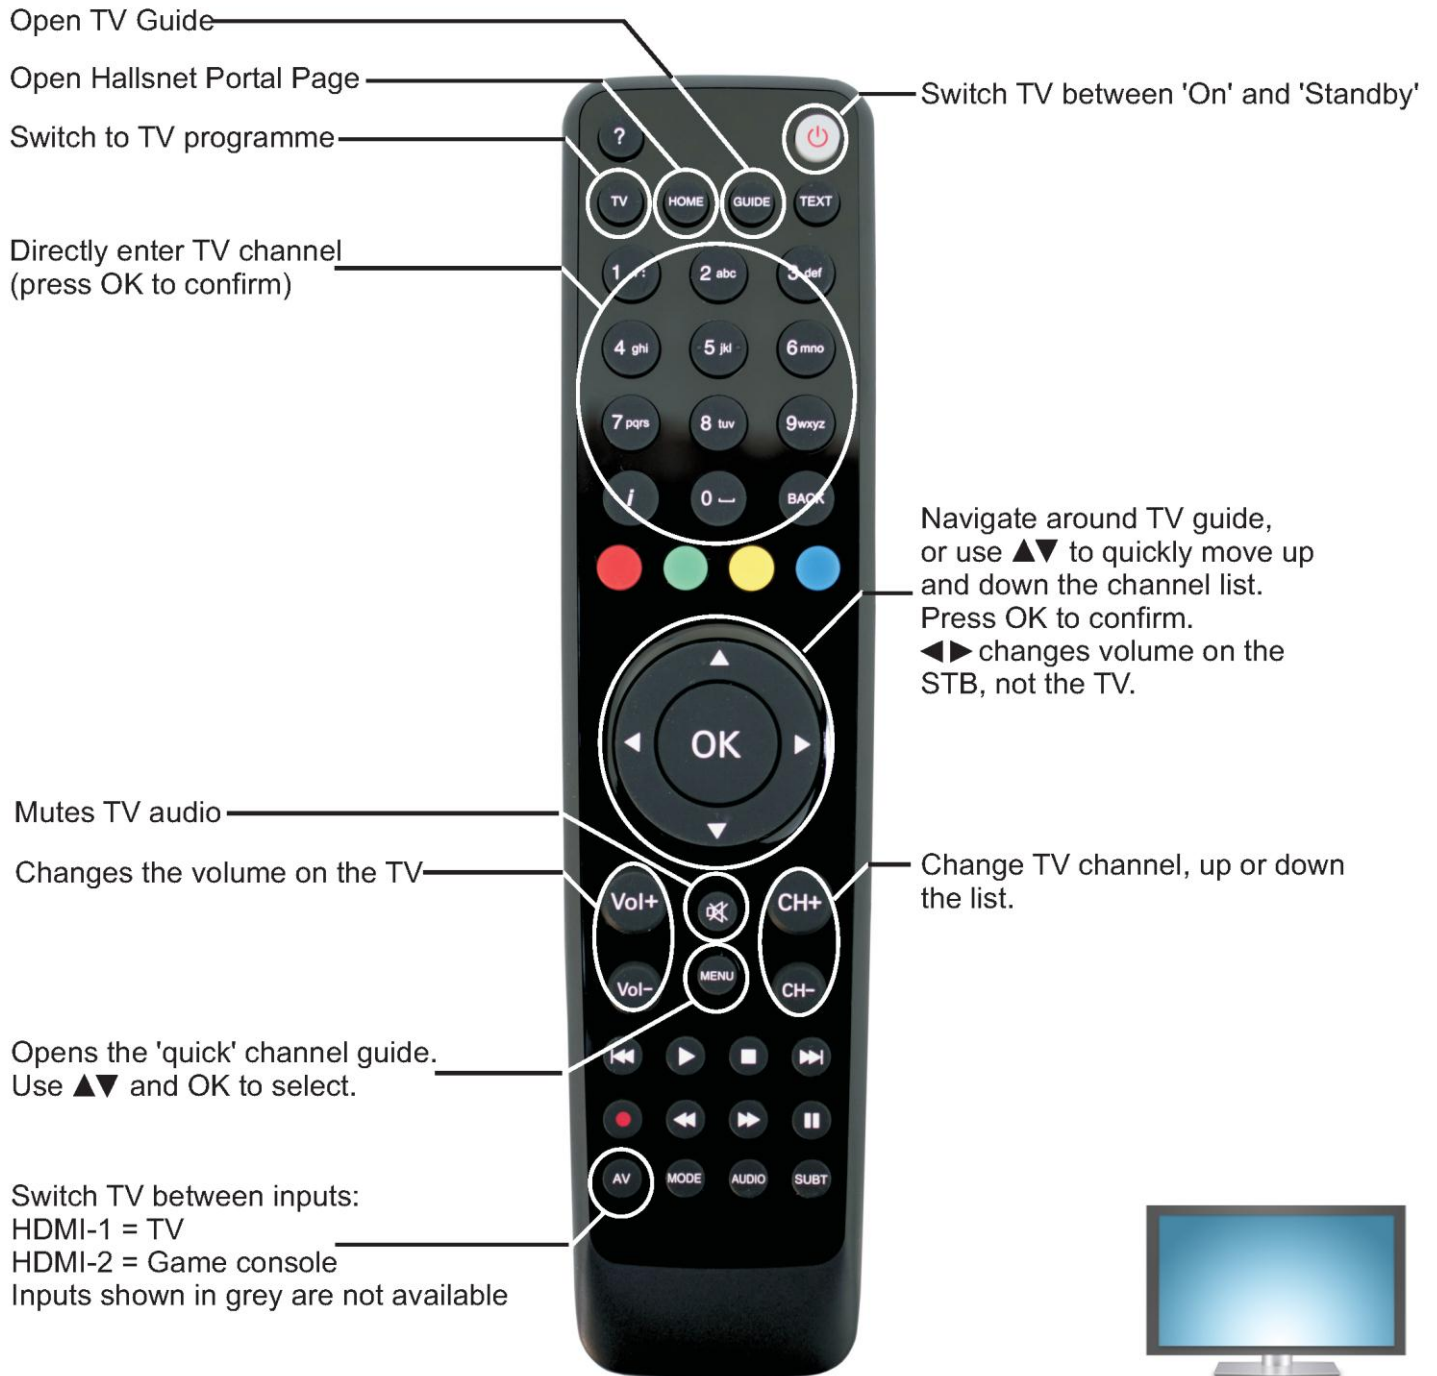

Please ensure you press the TV button on the remote control once you have switched on the TV

For assistance, call the IT Helpdesk on extension 7000 or externally by calling 029 2041 7000

PS3
PlayStation 3