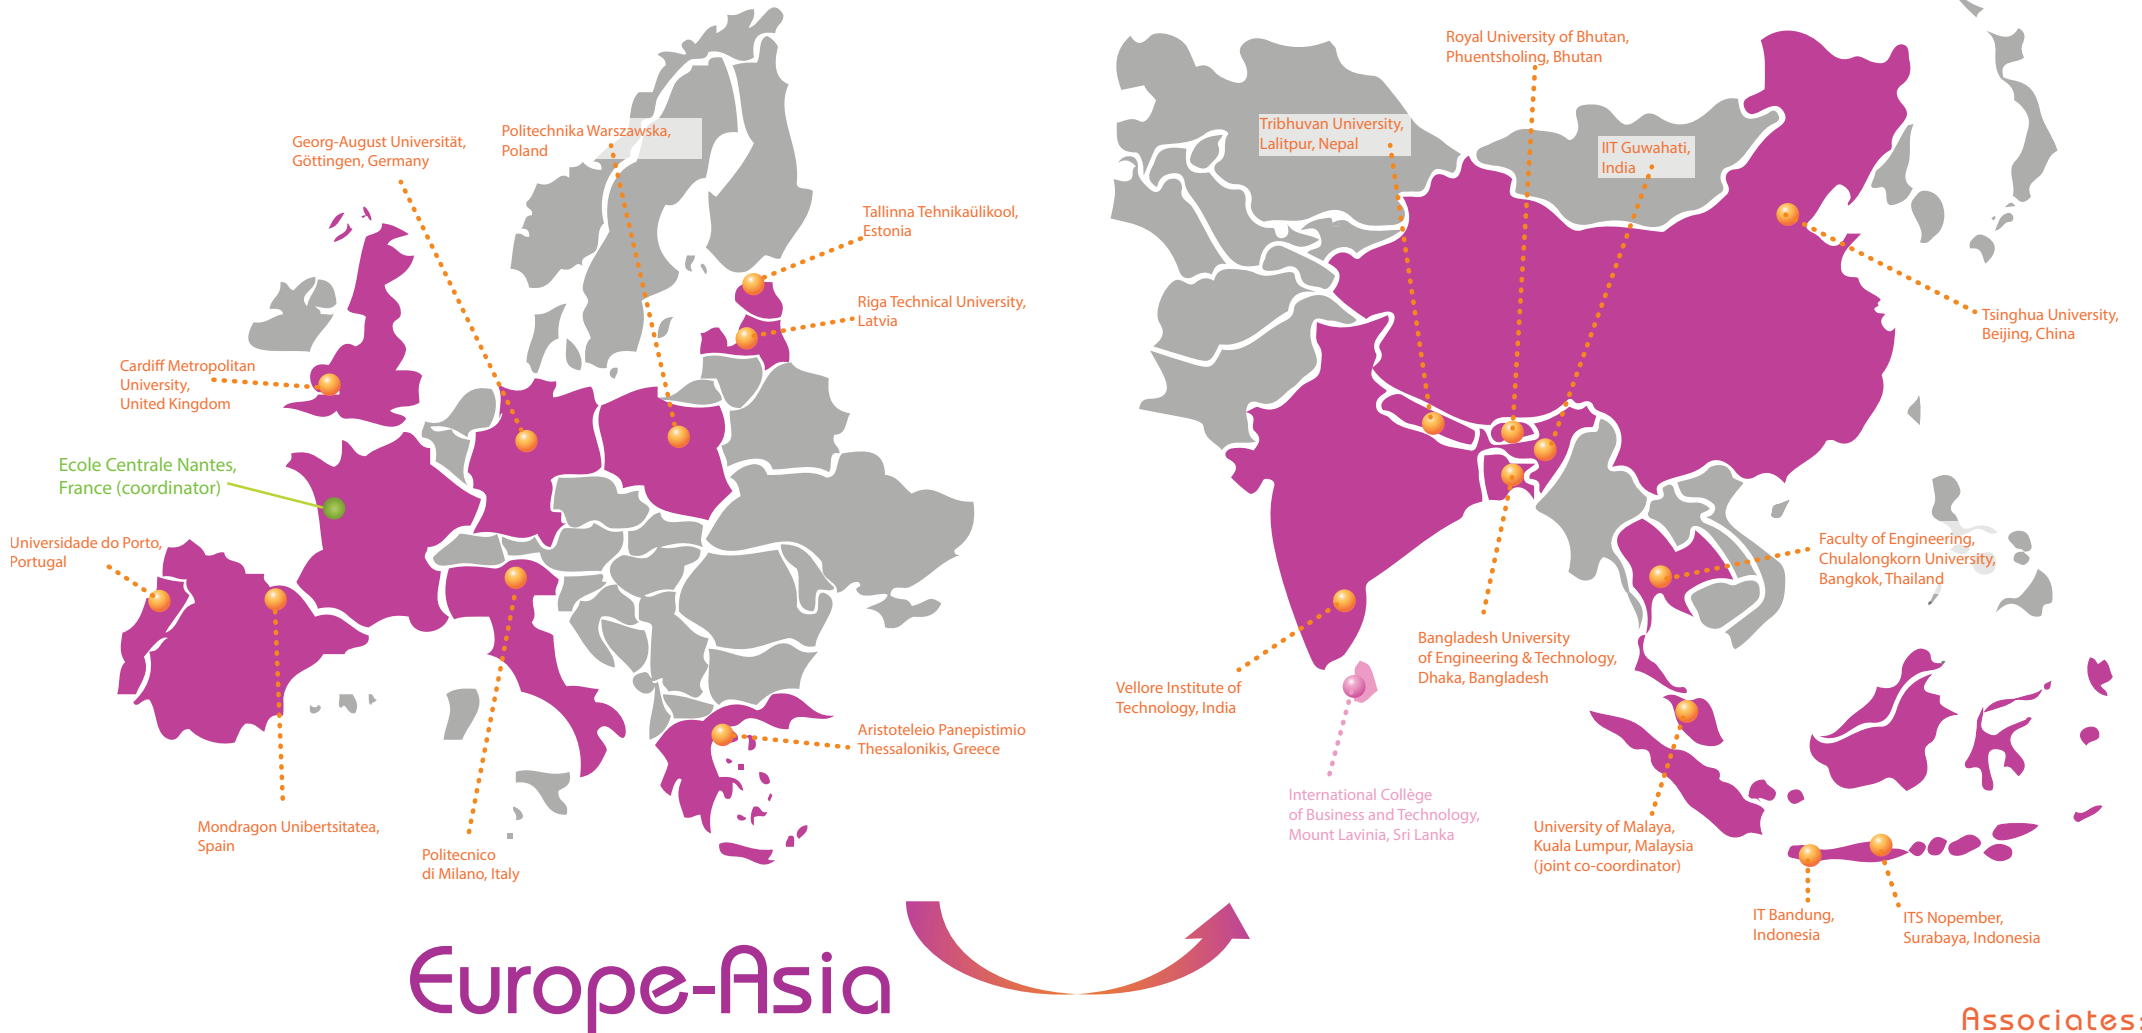

Asia-Europe

140 scholarships

Partners:

Associates:

Interweave

is an Erasmus Mundus Action 2 project coordinated by Ecole Centrale de Nantes which provides funding for student and staff mobility between Europe and Asia.

**Experiment an
international
mobility**

Interweave

erasmus mundus partnership
asia-europe

Higher Education Network of Excellence

170 scholarships
20 institutions
18 countries
3,05 million euros

Erasmus
Mundus