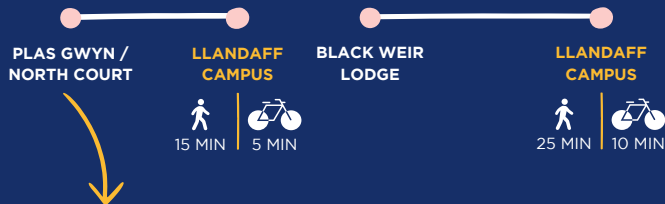

DITCH THE CAR

YOU DON'T NEED A CAR WHEN YOU STUDY HERE.

IT'S SO CHEAP & EASY TO TRAVEL IN CARDIFF.

WALK OR CYCLE TO CYNCOED CAMPUS

You can also catch the **52** bus, every 20 minutes and it is the fastest way to get to Cyncoed campus from Roath, Cathays or the City Centre (ideal for those staying at Unite The Bakery).

THE 52 SERVICE IS FREE TO USE WITH A MET RIDER PASS

WALK OR CYCLE TO LLANDAFF CAMPUS

<http://bit.ly/watchthewalk>

Watch the walk from Plas Gwyn to Llandaff

Llandaff students can catch the **25**, **1**, or **2** Cardiff Bus from the city centre to campus or Llandaff Village.