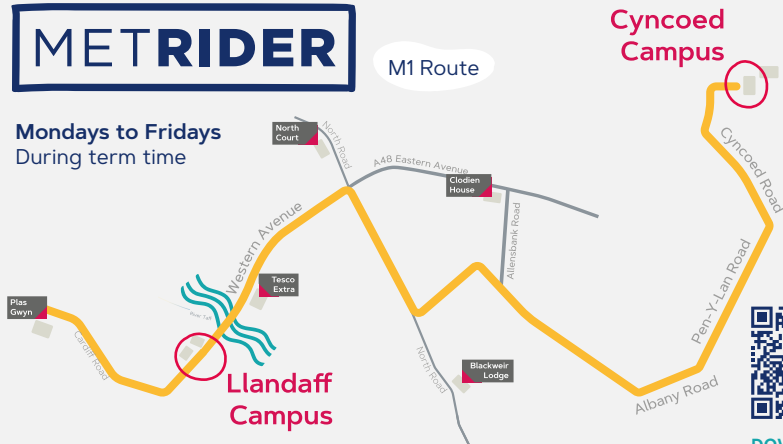

DOWNLOAD FULL CARDIFF BUS ROUTE MAP

METRIDER

M1 Route

Mondays to Fridays
During term time

With OVO Bikes, powered by nextbike UK, it has never been easier to get around Cardiff by bike.

The high quality and great value bikes are conveniently located for students across the city.