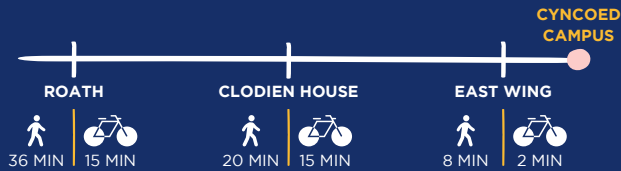

DITCH THE CAR

YOU DON'T NEED A CAR WHEN YOU STUDY HERE.

IT'S SO CHEAP & EASY TO TRAVEL IN CARDIFF.

WALK OR CYCLE TO CYNCOED CAMPUS

You can also catch the **52** bus, every 20 minutes and it is the fastest way to get to Cyncoed campus from Roath, Cathays or the City Centre (ideal for those staying at Unite The Bakery).

THE 52 SERVICE IS FREE TO USE WITH A MET RIDER PASS

WALK OR CYCLE TO LLANDAFF CAMPUS

<http://bit.ly/watchthewalk>

Watch the walk from Plas Gwyn to Llandaff

Llandaff students can catch the **25**, **1**, or **2** Cardiff Bus from the city centre to campus or Llandaff Village.